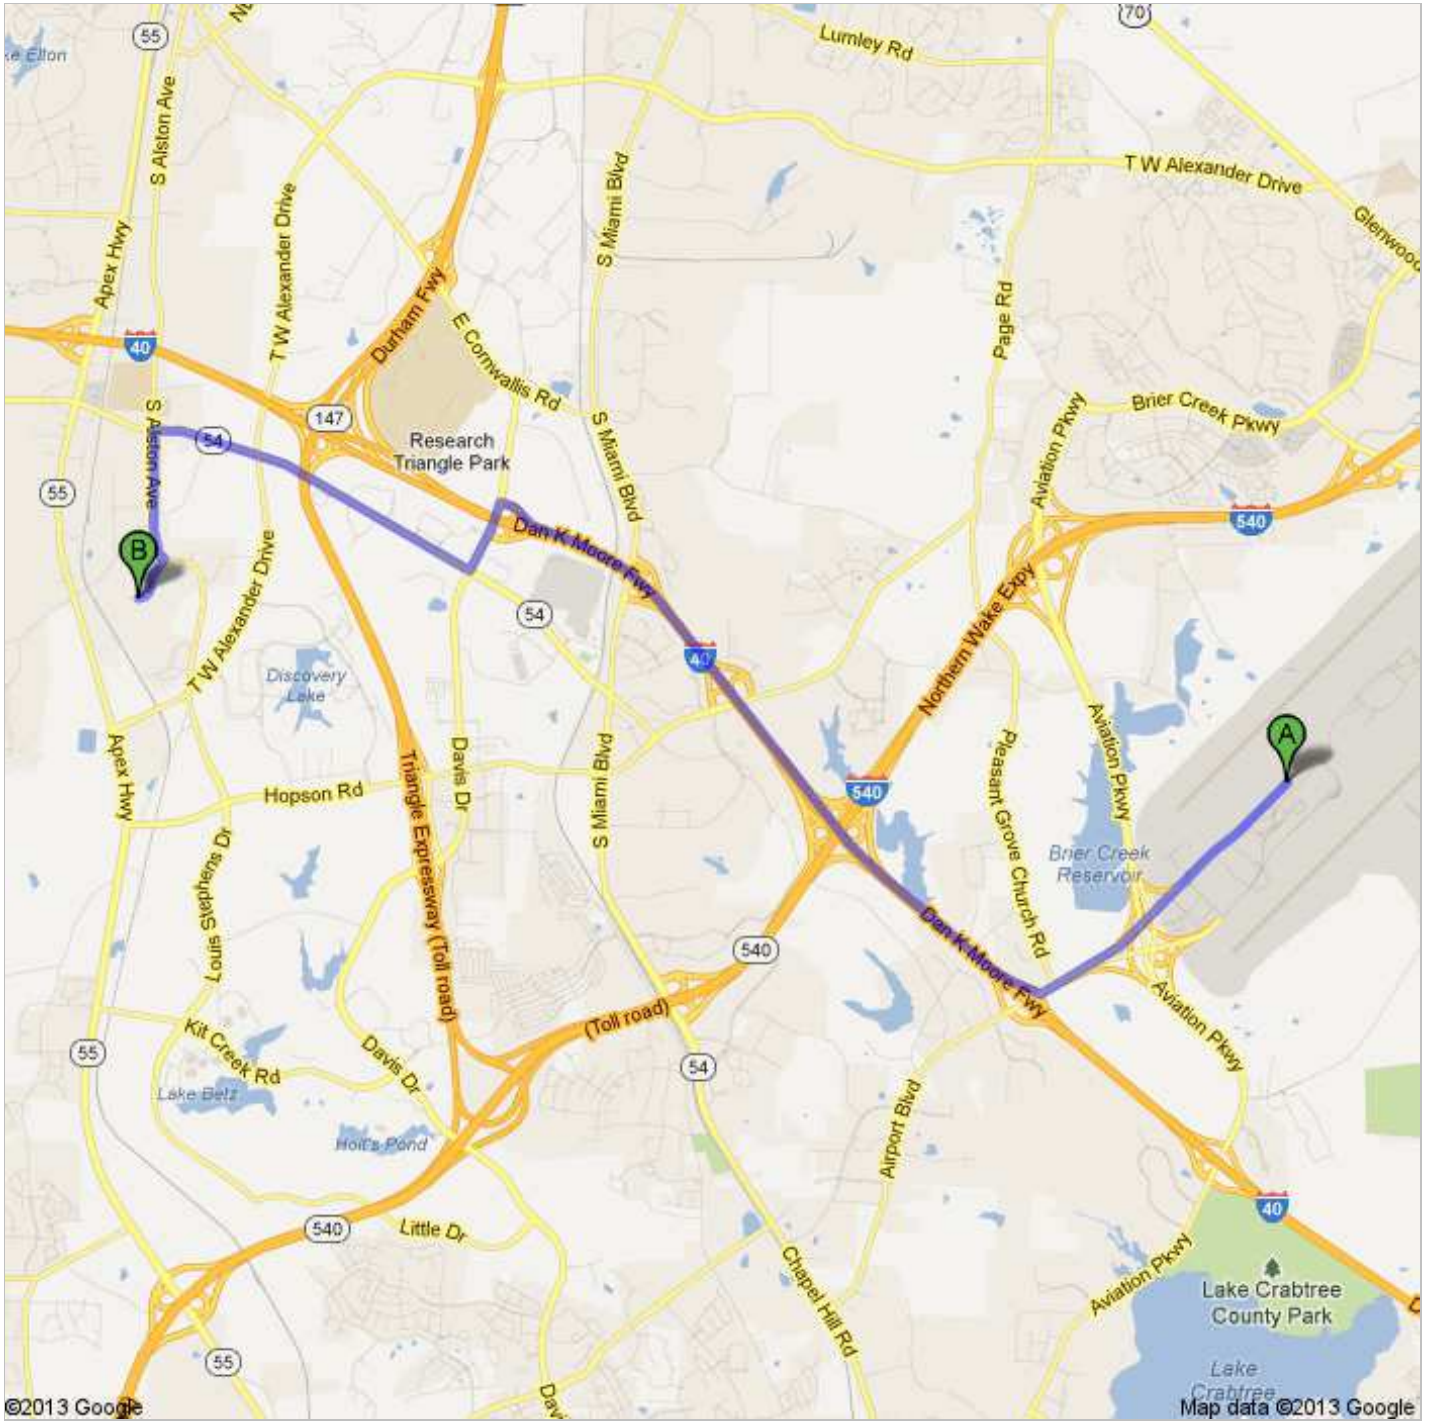

Directions to 800 Capitola Dr, Durham, NC 27713  
8.0 mi – about 13 mins

**Raleigh-Durham International Airport**  
2400 W Terminal Blvd, Morrisville, NC 27560

1. Head **southwest** on **John Brantley Blvd** go 0.6 mi  
total 0.6 mi  
About 1 min

2. Slight right to stay on **John Brantley Blvd** go 0.9 mi  
total 1.5 mi  
About 1 min

3. Continue onto **Airport Blvd** go 427 ft  
total 1.6 mi

4. Turn right to merge onto **I-40 W** toward **RTP/Durham/Chapel Hill** go 3.2 mi  
total 4.8 mi  
About 3 mins

5. Take exit **280** for **Davis Dr** go 0.3 mi  
total 5.1 mi

6. Keep left at the fork, follow signs for **Davis Drive** go 174 ft  
total 5.1 mi

7. Turn left onto **Davis Dr** go 0.4 mi  
total 5.5 mi  
About 2 mins

8. Turn right onto **N Carolina 54 W** go 1.7 mi  
total 7.1 mi  
About 3 mins

9. Turn left onto **S Alston Ave** go 0.6 mi  
total 7.7 mi  
About 1 min

10. Take the 3rd right onto **Capitola Dr** go 0.2 mi  
total 8.0 mi  
Destination will be on the left